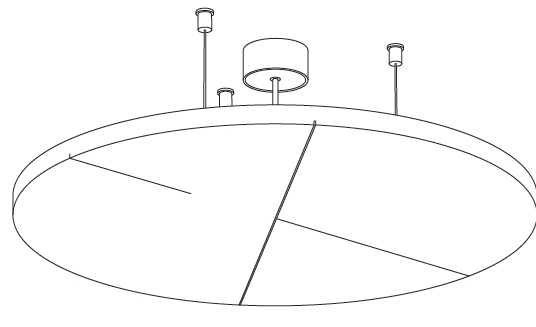

GENERAL

Series: Glorious Acoustic Light Panel
Brand: Prolicht
Division: Architectural
Mounting Type: Suspension
Mounting Location: Ceiling
Subcategory: Acoustic

PHYSICAL

Shape: Round
Diameter (mm): 646
Diameter (in): 27 ⁷/₁₆
Height (mm): 54
Height (in): 2 ¹/₈
Light Distribution: Indirect
Fixture Finish: SSR / BKV / CWI / CRY / HAB / UFT / ITA / RUA / FTG / MYG / LOD / PUS / FRO / FUP / KIA / POP / BLS / SPG / MEY / GOH / GUM / CHC / COM / ABZ / JAG / OBR / MOS / ROR

Accent Finish: ANC / ASH / BNA / BTC / BZE / CEL / EGG / EVG / FOG / FOS / FST / FUA / IRI / IRO / KHA / LIC / LIM / MER / MSN / MUS / ONX / PEA / PLU / POL / PPY / RAY / ROY / RST / STE / SWD / TAN / TAU

Fixture Material: Aluminum
Cable Details: 2 000mm / 78 3/4" or 6 000mm / 236 1/4" Transparent Cable

ELECTRICAL

Lamp Type: LED (Zhaga Standard)
Input Wattage (W): 10
Total Output Wattage (W): 9.1
Dimming: Non-Dimmable
Driver Included: Yes
Driver Location: Integrated
Driver Type: Constant Current - Universal
Driver Class: Class 2
Input Voltage (V): 120 - 277

LED

Max. Delivered Lumen (lm): 701 / 708 / 730 / 751
Nominal Lumen (lm): 855 / 864 / 890 / 916
CRI: >90 CRI
Lamp Life (hrs): 50000

OPTICAL

RATINGS AND CERTIFICATIONS

Certified By: CSA Certified to UL and CSA Standards
IP rating: IP20

Ø646mm 25 ⁷/₁₆"